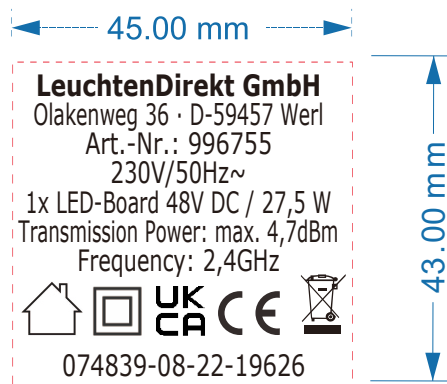

11645-16 Rating label:
Silver background black words,45x43mm

11645-16 LED-board label: transparent
background black words,55x20mm